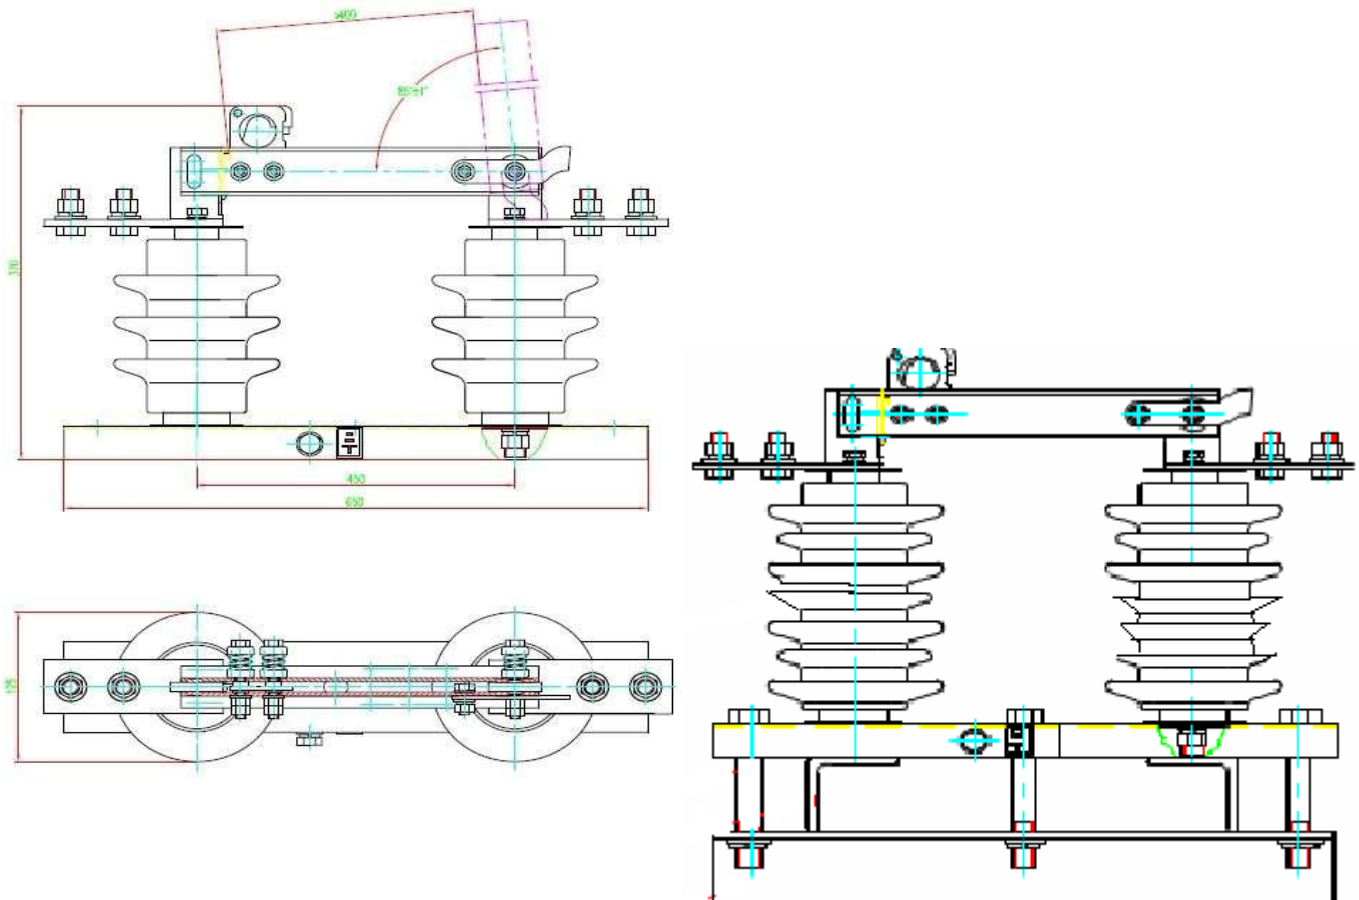

Technical Specification

No	ITEM	Unit	Rating
1.	Rated Voltage	Kv	24
2.	Rated Current	A	630
3.	4 s Short-Time withstand Current	KA	16
4.	Peak Value Withstand Current	KA	40
5.	PF Withstand Voltage (1 min) Wet	Kv	55
6.	PF Withstand Voltage (1 min) Dry	Kv	75
7.	Lightning Impules-Polarity to Earth	Kv	124
8.	Lightning Impules-between Gaps	Kv	145

Structure and Voltage

PT. SURYA TOTAL PERTIWI
INDUSTRY & SUPPLIER
Jl. Danau Sunter Utara B1A/15
Sunter Agung - Jakarta Utara 14350
Telp. (021) 65307382 / Fax (021) 6516120
E-mail: info@suryatotalpertiwi.com
website : www.suryatotalpertiwi.com

DISTRIBUTOR :
ANDALAN LISTRIK
Gedung HWI Lindeteves
Lt. 3 Blok A
Jakarta Barat 11180
Telp/Fax. 021 – 62303503