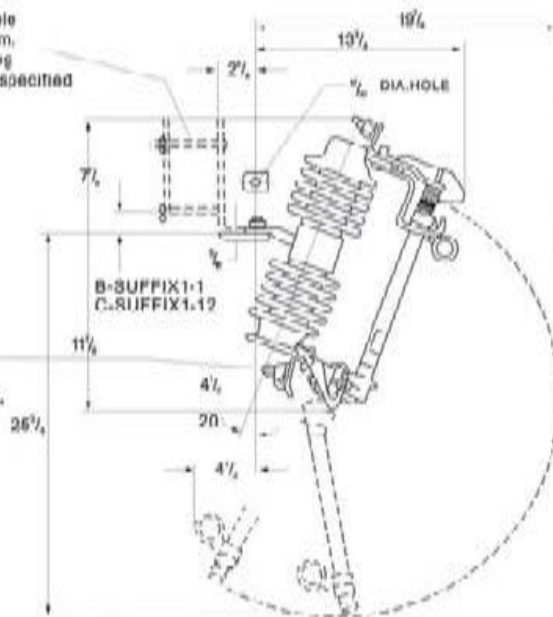

**PT.STP**

**POLYMER TYPE FUSE CUT OUT  
RLF-11**

---

**PT. SURYA TOTAL PERTIWI  
INDUSTRY & SUPPLIER**

Jl. Danau Sunter Utara Blok B. 1A/15 Sunter Agung – Jakarta Utara 14350

Jl. Sunter Paradise Blok F12 No.1 Sunter Podomoro – Jakarta Utara 14350

## Spesifikasi Teknik :

| No | ITEM              | Unit | Data       |
|----|-------------------|------|------------|
| 1  | Rated Voltage     | KV   | 24         |
| 2  | Rated Current     | A    | 100        |
| 3  | Breaking Current  | A    | 10.000     |
| 4  | Impulse Voltage   | KV   | 150        |
| 5  | Power Frequency   | KV   | 65         |
| 6  | Creepage Distance | MM   | 550        |
| 7  | weight            | KG   | 4.5        |
| 8  | Dimensions        | CM   | 51x34x11.5 |

Mounting bracket, Adjustable  
For 3" x 4" to 4" x 5" crossarm,  
Furnished only when catalog  
Number suffix "B" or "C" is specified

Optional parallel  
Groove connector shown  
Furnished only when  
Catalog number  
Suffix "d" is specified 25 1/2.

Note:  
\*Add connector suffix per table 1.  
\*Dimension shown is for "C" suffix (name "B" bracket.)  
Dimension is 53/16 for "B" suffix fuerite extended bracket.  
"D" suffix only.

Table 1

| Connector suffix |   |                    |
|------------------|---|--------------------|
| Type connector   | wire size   | Catalog no. suffix |
| Parallel groove  | Number solid cu. thru 250KC will<br>standed cu. or 4/0 acsr | -D                 |
| Eye bolt         | No. 6 solid cu. thru 2/0<br>standed cu. or al.              | -J                 |
| Eye bolt         | No. 6 solid cu. thru 250KC will<br>standed cu. or 4/0 acsr  | -M                 |