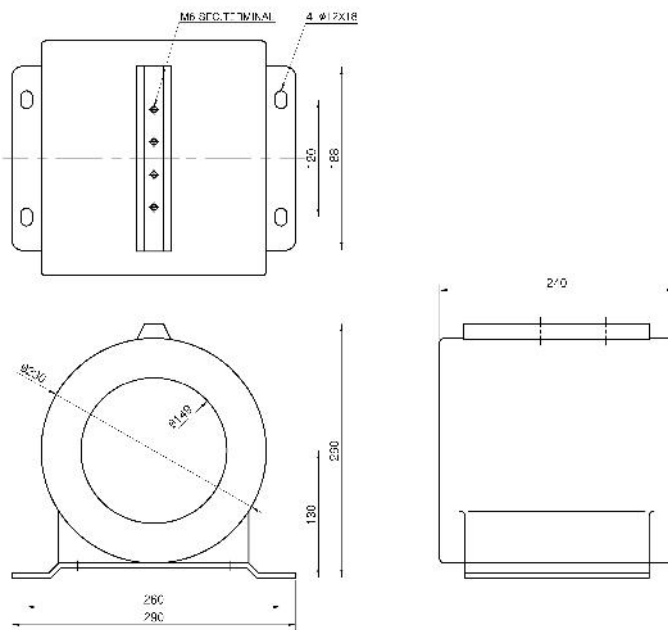

**BCT(BUSHING TYPE CT)**  
**변류기(變流器)**

**YHBC-203G**

단자기호-MARKING

1-core double ratio

1-core multi ratio

여자특성(EXCITATION CURVE)

(Metering)

(Protection)

· Approximate dimension in mm

**개요**

적용규격은 ES, IEC, JEC, IEEE 등에 의한다.  
 기타 사양이 다른 경우는 문의 요망

**DESCRIPTION**

Designed for measurement and/or protection.  
 Manufactured as per standard ES, IEC, JEC, IEEE.  
 Other standards or special technical specification on request.