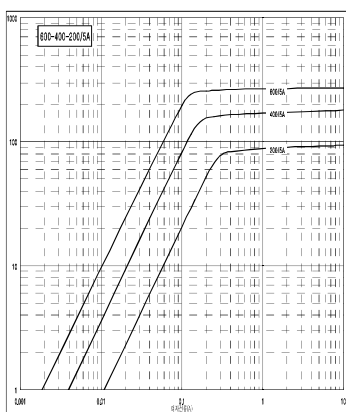

**BCT(BUSHING TYPE CT)**  
**변류기(變流器)**

**YHBC-203G**

단자기호-MARKING

1-core double ratio

1-core multi ratio

여자특성(EXCITATION CURVE)

(Metering)

(Protection)

· Approximate dimension in mm

**개요**

적용규격은 ES, IEC, JEC, IEEE 등에 의한다.  
 기타 사양이 다른 경우는 문의 요망

**DESCRIPTION**

Designed for measurement and/or protection.  
 Manufactured as per standard ES, IEC, JEC, IEEE.  
 Other standards or special technical specification on request.