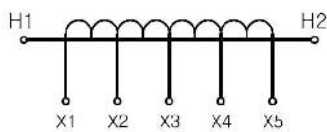

**BCT(BUSHING TYPE CT)**  
**변류기(變流器)**

**YHBC-203G**

단자기호-MARKING

1-core double ratio

1-core multi ratio

여자특성(EXCITATION CURVE)

(Metering)

(Protection)

· Approximate dimension in mm

**개요**

적용규격은 ES, IEC, JEC, IEEE 등에 의한다.  
 기타 사양이 다른 경우는 문의 요망

**DESCRIPTION**

Designed for measurement and/or protection.  
 Manufactured as per standard ES, IEC, JEC, IEEE.  
 Other standards or special technical specification on request.