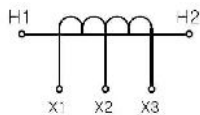

**BCT(BUSHING TYPE CT)**  
**변류기(變流器)**

**YHBC-203G**

단자기호-MARKING

1-core double ratio

1-core multi ratio

여자특성(EXCITATION CURVE)

(Metering)

(Protection)

· Approximate dimension in mm

**개요**

적용규격은 ES, IEC, JEC, IEEE 등에 의한다.  
 기타 사양이 다른 경우는 문의 요망

**DESCRIPTION**

Designed for measurement and/or protection.  
 Manufactured as per standard ES, IEC, JEC, IEEE.  
 Other standards or special technical specification on request.