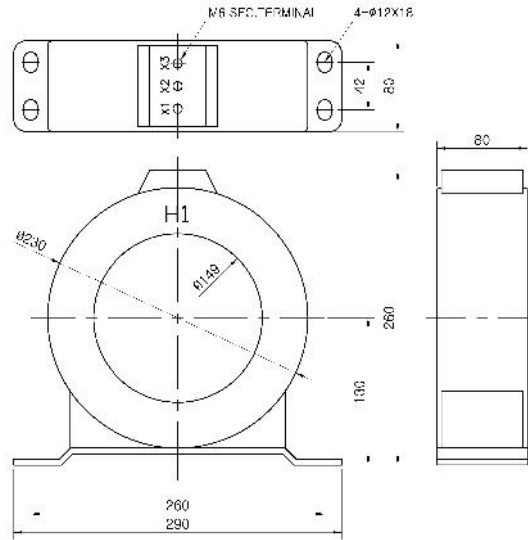

**BCT(BUSHING TYPE CT)**  
**변류기(變流器)**

**YHBC-203G**

단자기호-MARKING

1-core double ratio

1-core multi ratio

여자특성(EXCITATION CURVE)

(Metering)

(Protection)

· Approximate dimension in mm

**개요**

적용규격은 ES, IEC, JEC, IEEE 등에 의한다.  
 기타 사양이 다른 경우는 문의 요망

**DESCRIPTION**

Designed for measurement and/or protection.  
 Manufactured as per standard ES, IEC, JEC, IEEE.  
 Other standards or special technical specification on request.