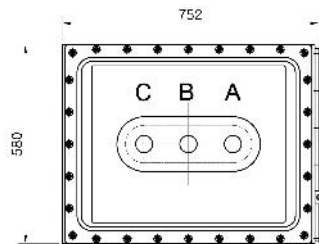

**VOLTAGE TRANSFORMER(VT)**  
**계기용변압기(計器用變壓器)**

**VT25.8SS**

For GIS

단자기호-MARKING

· Approximate dimension in mm

**개요**

3상 접지형 계기용변압기, 옥내용, SF<sub>6</sub>.  
 적용규격은 ES, IEC, JEC, IEEE 등에 의한다.  
 기타 사양이 다른 경우는 문의 요망

**DESCRIPTION**

Three pole insulated(phase to earth connection)Voltage transformer,  
 valid for indoor service, SF<sub>6</sub> gas. Designed for measurement and/or  
 protection.  
 Manufactured as per standard ES, IEC, JEC, IEEE.  
 Other standards or special technical specification on request.