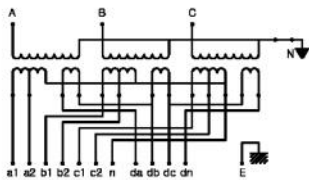

**VOLTAGE TRANSFORMER(VT)**  
**계기용변압기(計器用變壓器)**

**VT25.8SS**

For GIS

단자기호-MARKING

· Approximate dimension in mm

**개요**

3상 접지형 계기용변압기, 옥내용, SF<sub>6</sub>.  
 적용규격은 ES, IEC, JEC, IEEE 등에 의한다.  
 기타 사양이 다른 경우는 문의 요망

**DESCRIPTION**

Three pole insulated(phase to earth connection)Voltage transformer,  
 valid for indoor service, SF<sub>6</sub> gas. Designed for measurement and/or  
 protection.  
 Manufactured as per standard ES, IEC, JEC, IEEE.  
 Other standards or special technical specification on request.