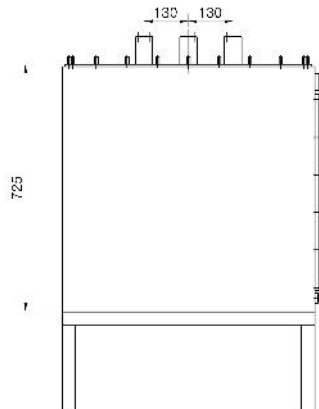

**VOLTAGE TRANSFORMER(VT)**  
**계기용변압기(計器用變壓器)**

**VT25.8SS**

For GIS

단자기호-MARKING

· Approximate dimension in mm

**개요**

3상 접지형 계기용변압기, 옥내용, SF<sub>6</sub>.  
 적용규격은 ES, IEC, JEC, IEEE 등에 의한다.  
 기타 사양이 다른 경우는 문의 요망

**DESCRIPTION**

Three pole insulated(phase to earth connection)Voltage transformer,  
 valid for indoor service, SF<sub>6</sub> gas. Designed for measurement and/or  
 protection.  
 Manufactured as per standard ES, IEC, JEC, IEEE.  
 Other standards or special technical specification on request.